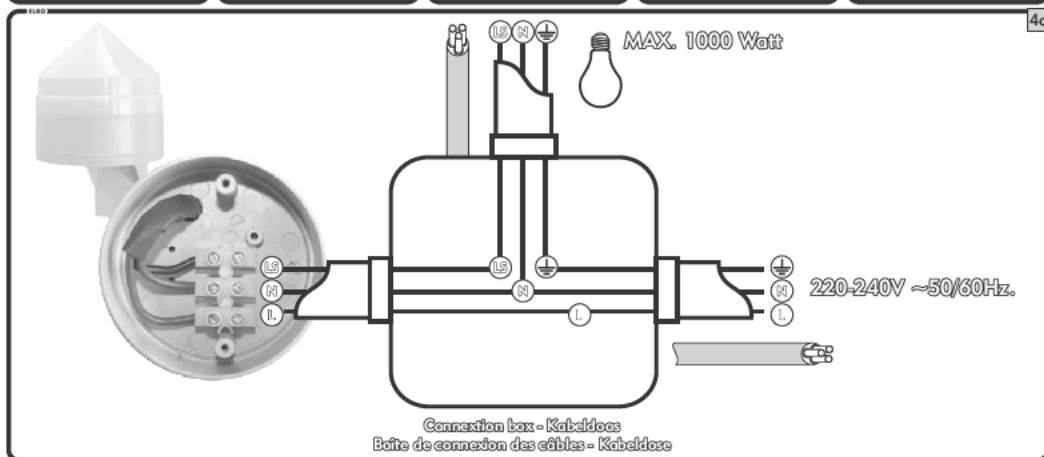

Energy Care

EC33