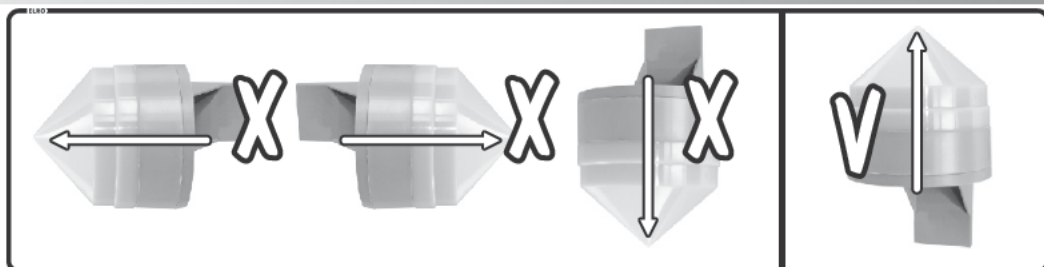

Energy Care

EC33